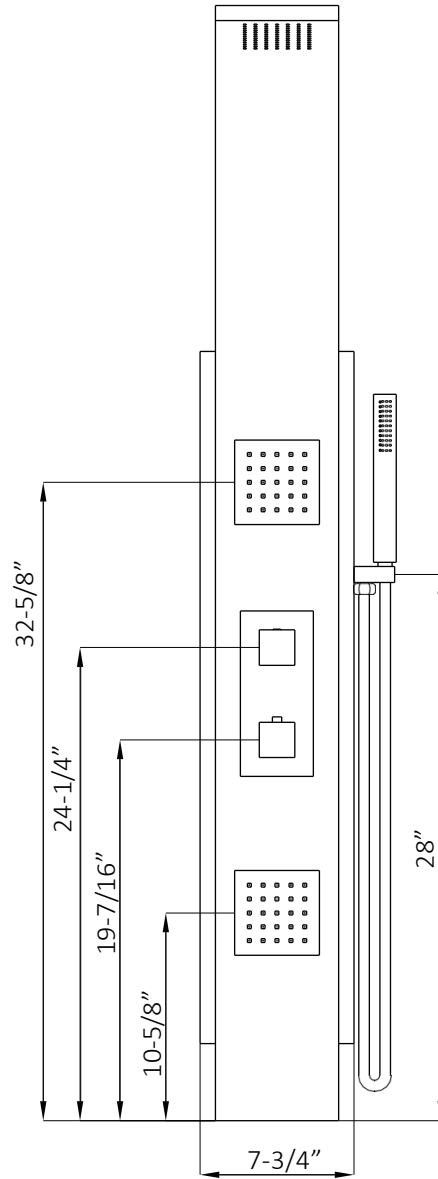

Shower Panels

Model: FA-ST71189

- Material: 304 brushed stainless steel
- Product size: 57”H x 8”W
- Finish: black painting
- Brass faucet: One knob for 3 function diverter and one knob for thermostatic valve, brushed zinc knob
- Certification: cUPC
- Brand: NERVAL
- Warranty: 1 Year
- Features:
 - ❖ Stainless steel shower arm
 - ❖ Square plastic shower head(chrome)
 - ❖ 40cm stainless steel water in-let hose
 - ❖ 1.5m double lock hand shower hose
 - ❖ Brushed brass hand shower holder on panel
 - ❖ Brushed brass hand shower

Disclaimer: Nerval makes every effort to provide accurate specification data. However, specification may change without notice. Please visit nerval website to see NERVAL'S TERMS AND CONDITIONS.

Shower Panels