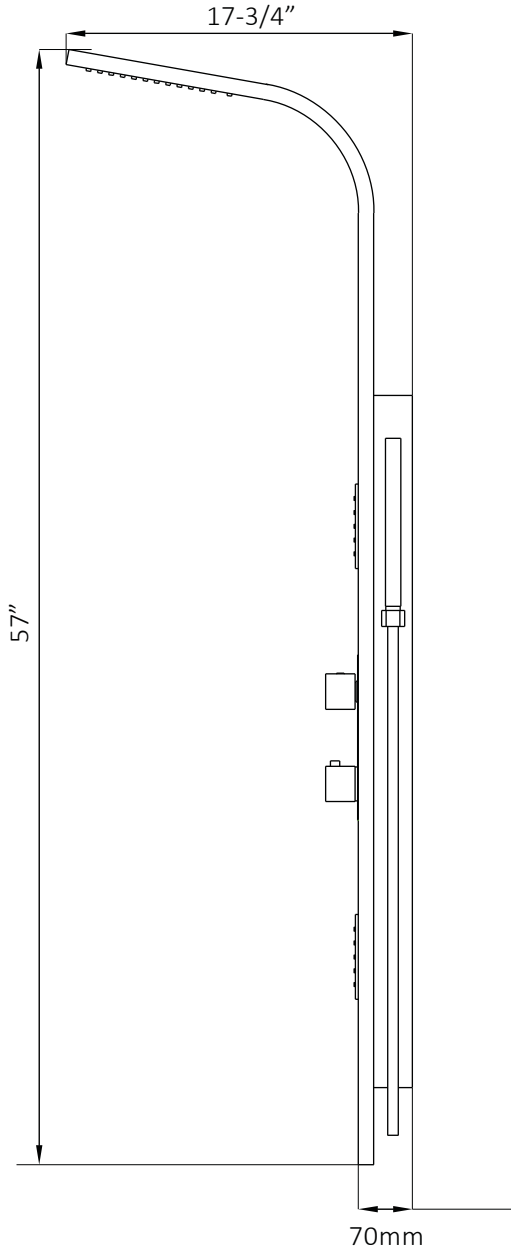

Shower Panels

Disclaimer: Nerval makes every effort to provide accurate specification data. However, specification may change without notice. Please visit nerval website to see NERVAL'S TERMS AND CONDITIONS.